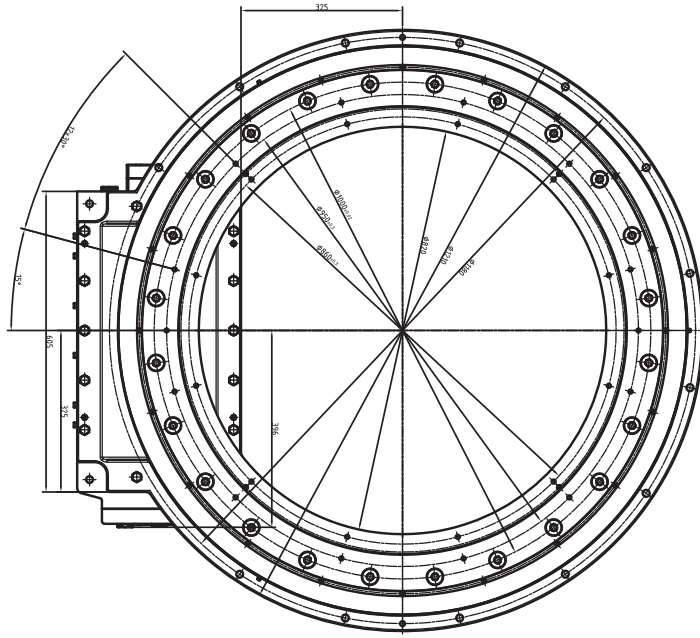

MOTION INDEX DRIVES

RING INDEX DRIVES
TSR Series

TSR600 Dimensions

The dimensions for the gearmotor may change based on the gearmotor size and options required for the application.

TSR1000 Dimensions

The dimensions for the gearmotor may change based on the gearmotor size and options required for the application.

TSR1400 Dimensions

The dimensions for the gearmotor may change based on the gearmotor size and options required for the application.