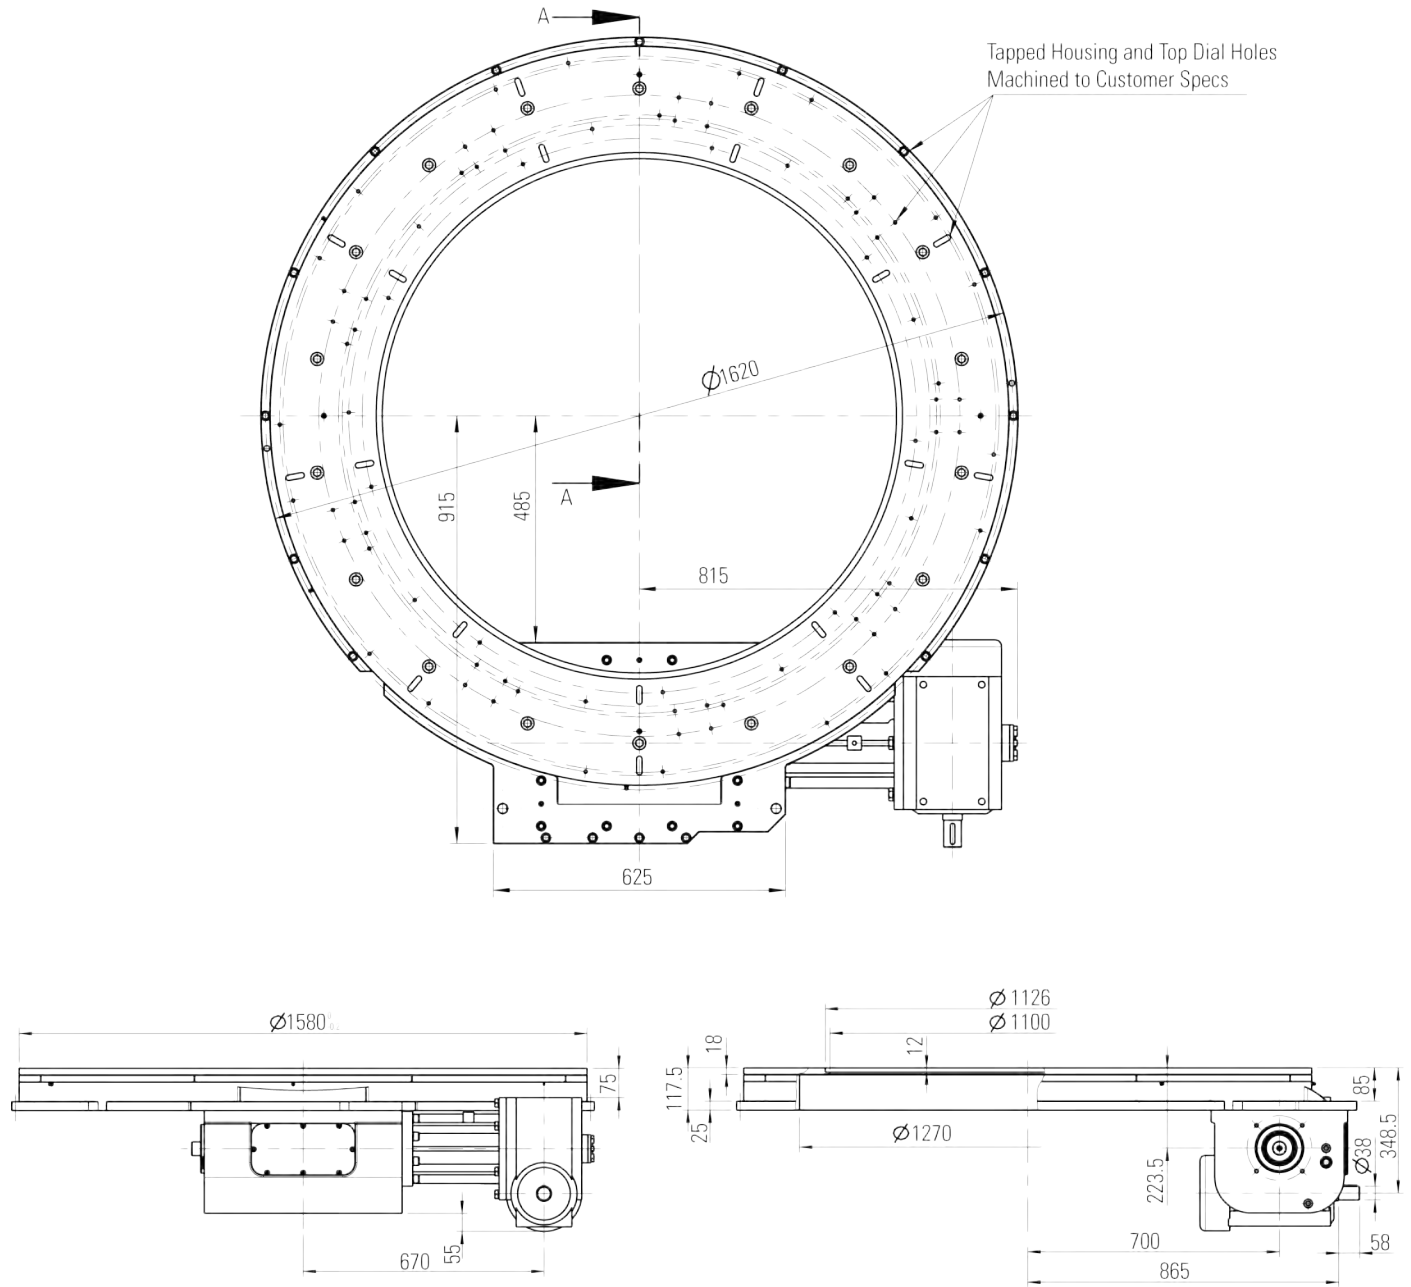

MOTION INDEX DRIVES

RING INDEX DRIVES
TSR Series

TSR600 Dimensions

The dimensions for the gearmotor may change based on the gearmotor size and options required for the application.

TSR1000 Dimensions

The dimensions for the gearmotor may change based on the gearmotor size and options required for the application.

TSR1400 Dimensions

The dimensions for the gearmotor may change based on the gearmotor size and options required for the application.