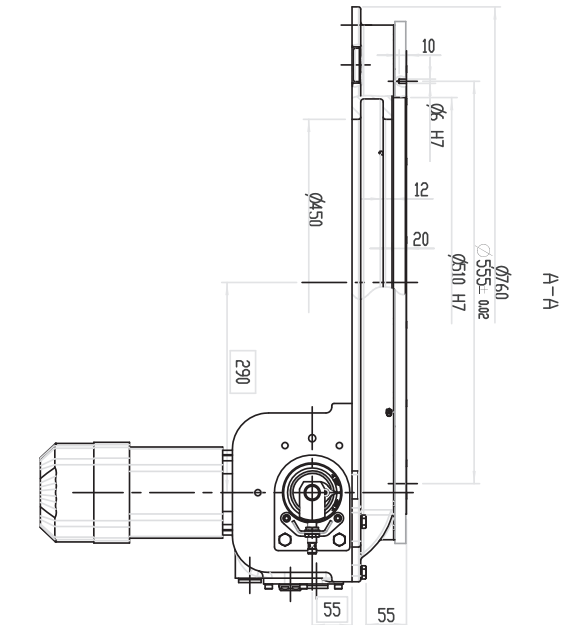

MOTION INDEX DRIVES

RING INDEX DRIVES
TSR Series

TSR600 Dimensions

The dimensions for the gearmotor may change based on the gearmotor size and options required for the application.

TSR1000 Dimensions

The dimensions for the gearmotor may change based on the gearmotor size and options required for the application.

TSR1400 Dimensions

The dimensions for the gearmotor may change based on the gearmotor size and options required for the application.