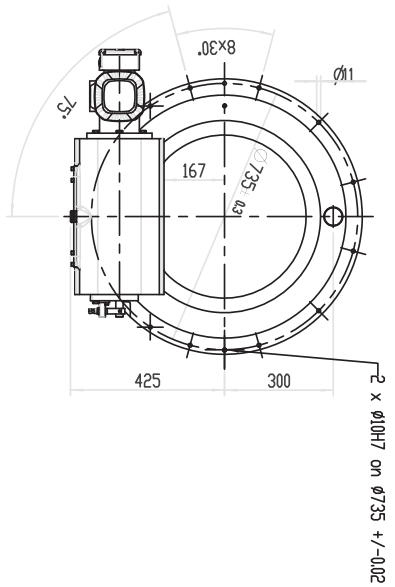

MOTION INDEX DRIVES

RING INDEX DRIVES
TSR Series

TSR600 Dimensions

The dimensions for the gearmotor may change based on the gearmotor size and options required for the application.

TSR1000 Dimensions

The dimensions for the gearmotor may change based on the gearmotor size and options required for the application.

TSR1400 Dimensions

The dimensions for the gearmotor may change based on the gearmotor size and options required for the application.