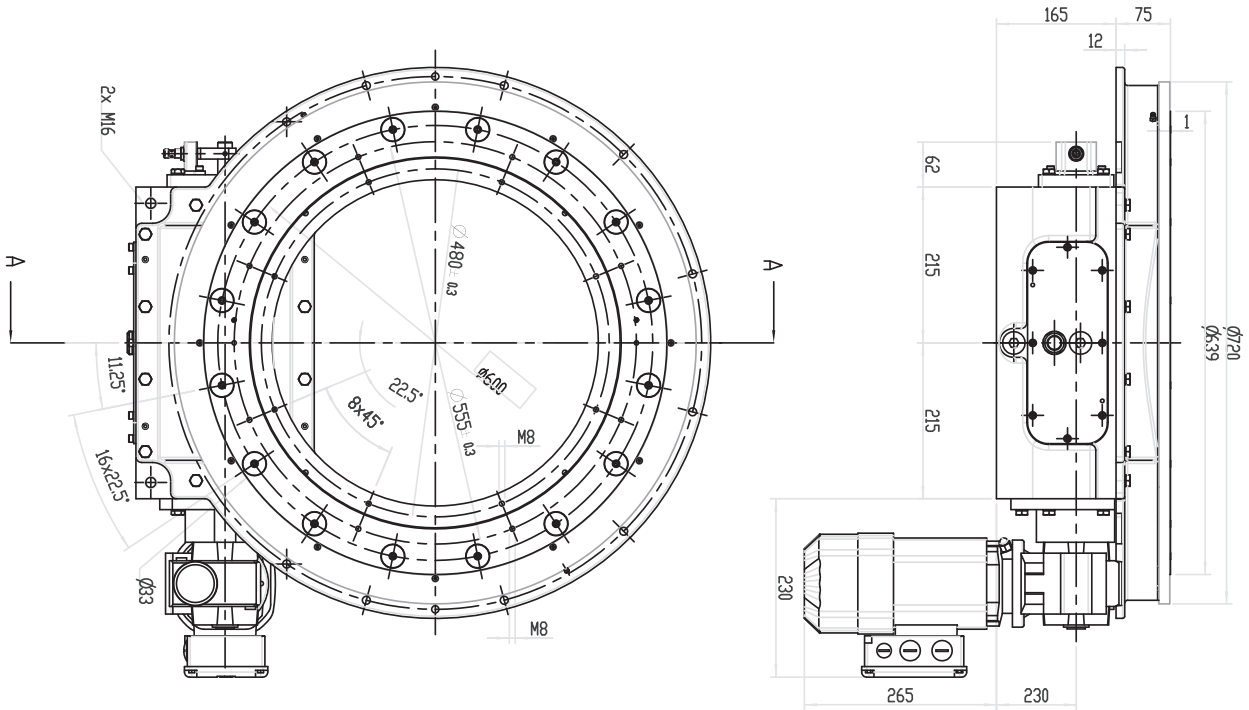

MOTION INDEX DRIVES

RING INDEX DRIVES
TSR Series

TSR600 Dimensions

The dimensions for the gearmotor may change based on the gearmotor size and options required for the application.

TSR1000 Dimensions

The dimensions for the gearmotor may change based on the gearmotor size and options required for the application.

TSR1400 Dimensions

The dimensions for the gearmotor may change based on the gearmotor size and options required for the application.